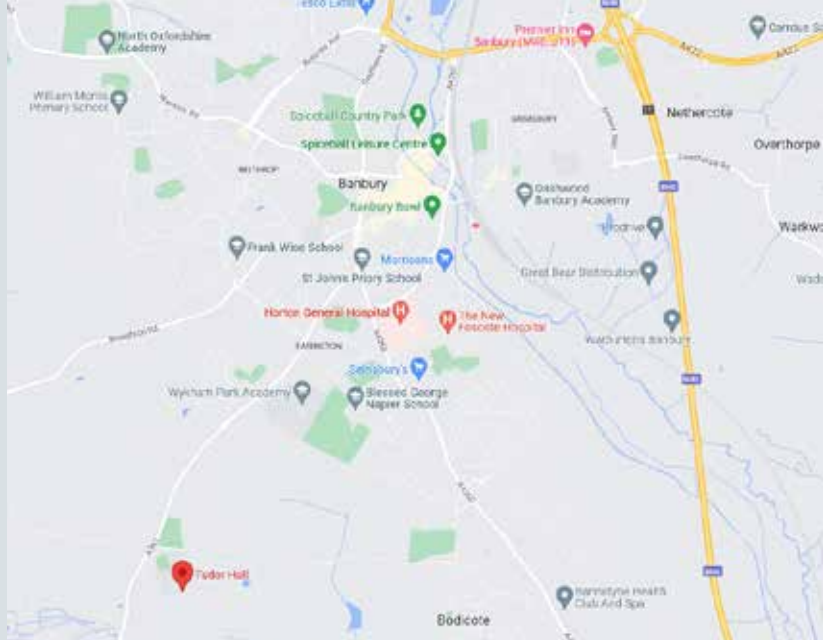

Local Area Information

- ✔ Nearest town: Banbury - 10 min by coach
- ✔ Nearest train station: Bandury
- ✔ Nearest airport: Heathrow is a 1.12 hour drive
- ✔ Travel time to London: 1.34 hour by Coach, 3.44 hours minutes by Train.

Travel

	London Heathrow	109 km
	London Stansted	188 km
	Ebbsfleet	200 km

** For flight arrival/departures between 10am and 5pm or specific trains. Custom transfers can be arranged – ask us for details.*