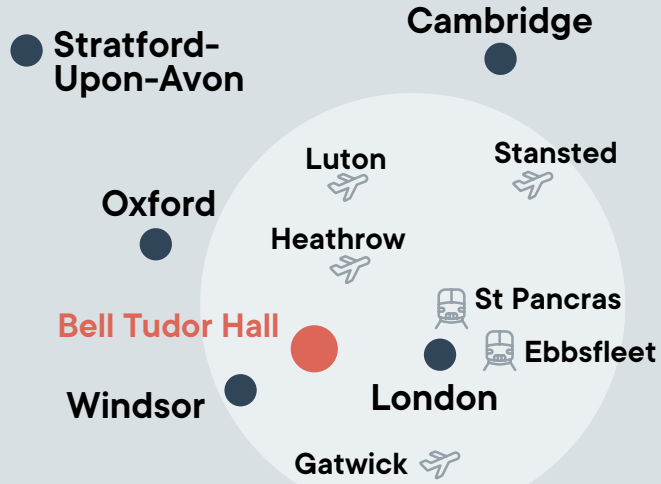

Local Area Information

- ✔ Nearest town: Banbury - 10 min by coach
- ✔ Nearest train station: Bandury
- ✔ Nearest airport: Heathrow is a 1.12 hour drive
- ✔ Travel time to London: 1.34 hour by Coach, 3.44 hours minutes by Train.

Travel

	London Heathrow	109 km
	London Stansted	188 km
	Ebbsfleet	200 km

** For flight arrival/departures between 10am and 5pm or specific trains. Custom transfers can be arranged – ask us for details.*