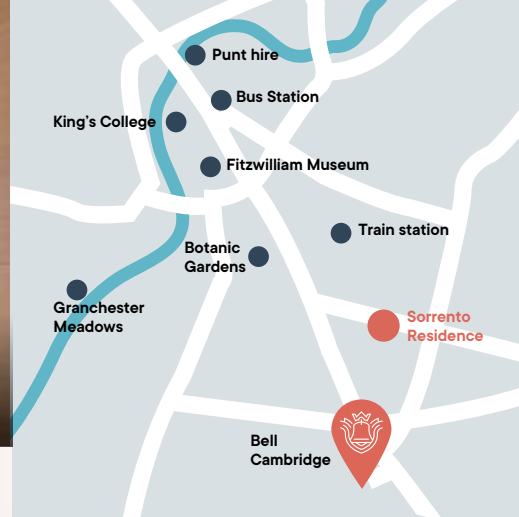

Example of dinning area in Sorrento Residence