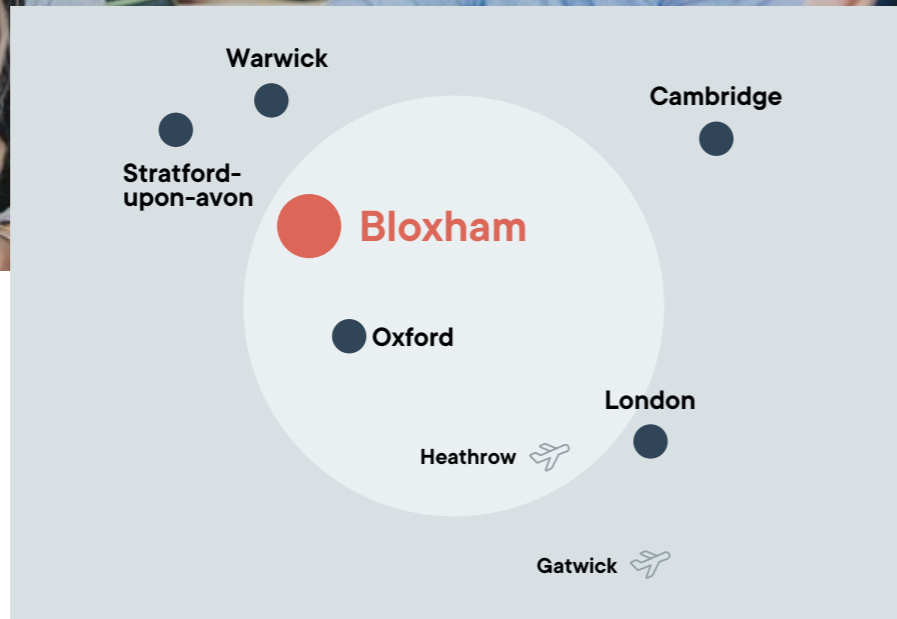

Bedrooms

The majority of rooms are single rooms. There are a limited number of twin, triple and dormitory rooms available. Every room has a bed, wardrobe, chest of drawers and chair. **Please note:** towels and hair dryers are not provided.

Bathrooms

Shared showers and toilet facilities, which are situated at strategic points throughout the accommodation.

Housekeeping

Bedrooms and bathrooms are cleaned regularly. Fresh bed linen is provided weekly.

Meals

Full board (breakfast, lunch and dinner are served at the school and a packed lunch is provided on study tours). As well as a variety of global cuisines, students will experience traditional British meals such as roast dinners and fish and chips.

Laundry

Free laundry service for machine washable clothes once a week. Bell can not take responsibility for any items lost or damaged during the laundry process.

Pocket Money

£100 per week (recommendation).

Electricity

220-240V, 50Hz AC. UK-type 3-pin plugs are used.

Curfew

Lights are switched off between 22:30 and 23:00. Students are not allowed outside the school site without supervision.

Travel

Free transfers* on scheduled arrival and departure dates from airports and train station.

London Gatwick 164 km

London Heathrow 104 km

*Subject to timings. Custom transfers also available for other dates or arrival points – contact us for more details.

Supervision

- ✓ School team available 24 hours a day, all week
- ✓ Houseparents responsible for student welfare
- ✓ Houseparents available for support and advice at any time
- ✓ Staff:Student ratio is at least 1:6
- ✓ All onsite staff are police checked

Local Area Information

1. Bloxham
2. ✓ Population 3,400
   - ✓ School is situated in a picturesque village
   - ✓ Large retail park and supermarket 5 mins away
   - ✓ Banbury is a 10-min drive away, with a variety of shops and local services
   - ✓ Banbury train station provides direct links to London Marylebone
   - ✓ Popular study tour destinations: London, Oxford, Birmingham, Banbury, Warwick.

Maximum Capacity
260
students
at
Bloxham School

For more information:

Visit our website
bellenglish.com/booknow

Contact us
Call +44 (0)1223 275598

In your own country
Get in touch with your local Bell representative

[bellenglishstudents](https://www.facebook.com/bellenglishstudents)
 [bell_english](https://www.instagram.com/bell_english)